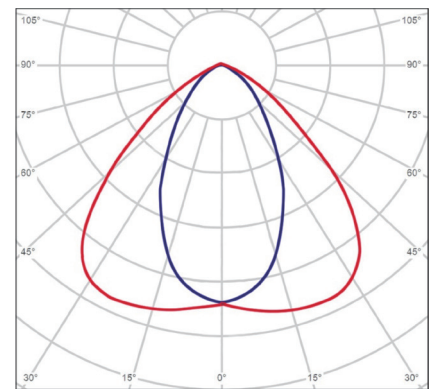

Model	Φ(mm)	H(mm)
LED HB-P5 75W MD	341	90
LED HB-P5 120W MD	341	90
LED HB-P5 150W MD	408	100
LED HB-P5 200W MD	408	100
LED HB-P5 240W MD	408	100

Dimensional Drawing

60D

100D

60+100D

OPPLE SHANGHAI OFFICE
 Building V3, The Mixc, 1799 Wuzhong Road,
 Minhang District, Shanghai, China
 ZIP: 201103
T + 86 21 3855 0000
E intersales@opple.com