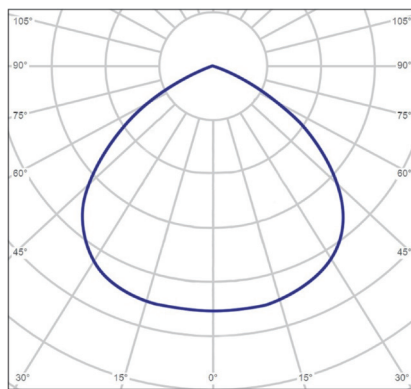

Dimensional Drawing

Model	Φ(mm)	H(mm)
LED HB-P5 75W	341	74
LED HB-P5 120W	341	74
LED HB-P5 150W	408	82
LED HB-P5 200W	408	82
LED HB-P5 240W	408	82
LED HB-P5 110W DALI+BLE	341	74
LED HB-P5 200W DALI+BLE	408	82
LED HB-P5 240W DALI+BLE	408	82

Model	Φ(mm)	H(mm)
LED HB-P5 75W MD	341	90
LED HB-P5 120W MD	341	90
LED HB-P5 150W MD	408	100
LED HB-P5 200W MD	408	100
LED HB-P5 240W MD	408	100

Dimensional Drawing

100D

OPPLE SHANGHAI OFFICE
Building V3, The Mixc, 1799 Wuzhong Road,
Minhang District, Shanghai, China
ZIP: 201103
T + 86 21 3855 0000
E intersales@opple.com

WWW.OPPLE.COM/EN