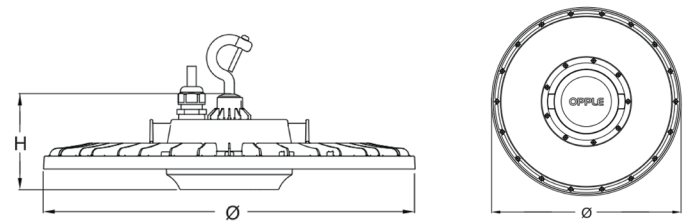

Dimensional Drawing

Model	Φ(mm)	H(mm)
LED HB-P5 75W	341	74
LED HB-P5 120W	341	74
LED HB-P5 150W	408	82
LED HB-P5 200W	408	82
LED HB-P5 240W	408	82
LED HB-P5 110W DALI+BLE	341	74
LED HB-P5 200W DALI+BLE	408	82
LED HB-P5 240W DALI+BLE	408	82

Model	Φ(mm)	H(mm)
LED HB-P5 75W MD	341	90
LED HB-P5 120W MD	341	90
LED HB-P5 150W MD	408	100
LED HB-P5 200W MD	408	100
LED HB-P5 240W MD	408	100