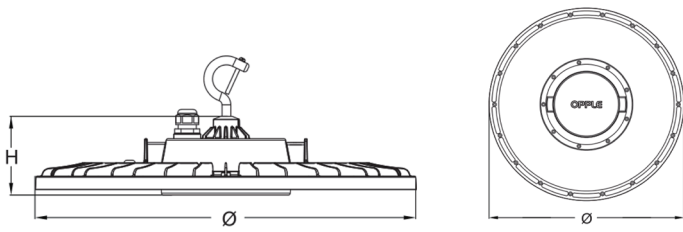

Dimensional Drawing

Model	Φ(mm)	H(mm)
LED HB-P5 75W	341	74
LED HB-P5 120W	341	74
LED HB-P5 150W	408	82
LED HB-P5 200W	408	82
LED HB-P5 240W	408	82
LED HB-P5 110W DALI+BLE	341	74
LED HB-P5 200W DALI+BLE	408	82
LED HB-P5 240W DALI+BLE	408	82

Model	Φ(mm)	H(mm)
LED HB-P5 75W MD	341	90
LED HB-P5 120W MD	341	90
LED HB-P5 150W MD	408	100
LED HB-P5 200W MD	408	100
LED HB-P5 240W MD	408	100