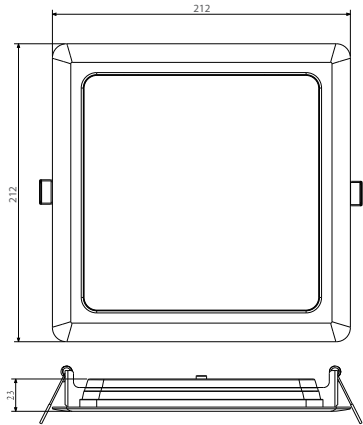

Dimensional Drawing

18/24W

Cut-out Drawing

Photometric Data