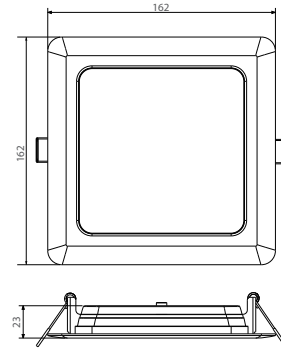

Dimensional Drawing

12W

Cut-out Drawing

Photometric Data