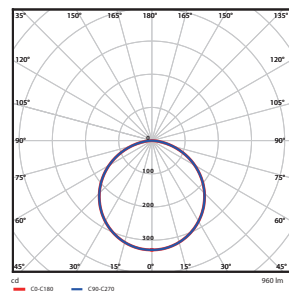

Dimensional Drawing

6W

12W

18/24W

6W

12W

18/24W

Cut-out Drawing

$\Phi 100$
6W

$\Phi 150$
12W

$\Phi 200$
18W

$\Phi 200$
24W

100X100
6W

150X150
12W

200X200
18W

200X200
24W

Photometric Data

6W/12W/18W/24W