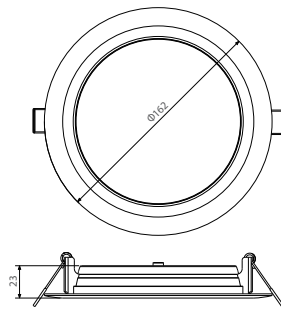

Dimensional Drawing

12W

Cut-out Drawing

Photometric Data