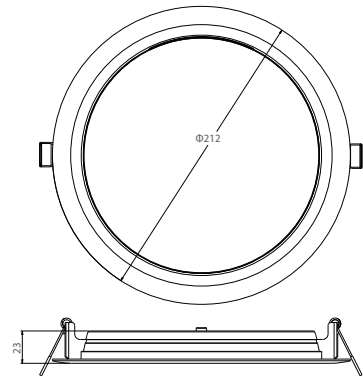

Dimensional Drawing

18/24W

Cut-out Drawing

Photometric Data