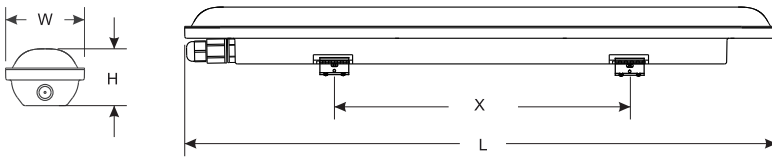

Packaging Information

Item		Single Box(1pc/box)		Packaging Unit		
Item Code	Item Description	Dimensions(mm) (LxWxH)	Gross Weight (kg)	Dimensions(mm) (LxWxH)	Gross Weight (kg)	Packaging Qty (pcs/unit)
543022012910	LED Waterproof-U3 L600-20W-4000-FR-GP	615*85*64	0.66	635*362*274	10.56	16
543022013010	LED Waterproof-U3 L600-20W-6500-FR-GP	615*85*64	0.66	635*362*274	10.56	16
543022013310	LED Waterproof-U3 L1200-40W-4000-FR-GP	1218*85*64	1.38	1235*362*210	16.56	12
543022013410	LED Waterproof-U3 L1200-40W-6500-FR-GP	1218*85*64	1.38	1235*362*210	16.56	12
543022013510	LED Waterproof-U3 L1500-60W-4000-FR-GP	1519*85*64	1.70	1535*362*210	20.42	12
543022013610	LED Waterproof-U3 L1500-60W-6500-FR-GP	1519*85*64	1.70	1535*362*210	20.42	12

Dimensional Drawing