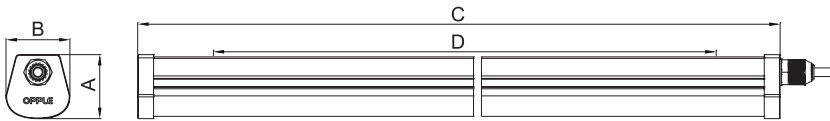

Application Conditions

| | |
|-------------------------|----------|
| Operating Temperature | -25-45°C |
| Application Temperature | 25°C |
| Storage Environment | -30-65°C |

CB

Packaging Information

| Item | | Single Box(1pc/box) | | Outer box | | |
|--------------|--|---------------------------|----------------------|---------------------------|----------------------|--------------------------|
| Item Code | Item Description | Dimensions(mm) (LxWxH) | Gross Weight (kg) | Dimensions(mm) (LxWxH) | Gross Weight (kg) | Packing Qty (pcs/CTN) |
| 543022021010 | LED Waterproof-UQ L600-7.5W-4000-FR-GP | 50*50*640 | 0.315 | 650*320*270 | 9.45 | 30 |
| 543022020910 | LED Waterproof-UQ L600-7.5W-5700-FR-GP | 50*50*640 | 0.315 | 650*320*270 | 9.45 | 30 |
| 543022020810 | LED Waterproof-UQ L1200-15W-4000-FR-GP | 50*50*1240 | 0.559 | 1250*320*270 | 16.77 | 30 |
| 543022020710 | LED Waterproof-UQ L1200-15W-5700-FR-GP | 50*50*1240 | 0.559 | 1250*320*270 | 16.77 | 30 |
| 543022020610 | LED Waterproof-UQ L1200-30W-4000-FR-GP | 50*50*1240 | 0.559 | 1250*320*270 | 16.77 | 30 |
| 543022020510 | LED Waterproof-UQ L1200-30W-5700-FR-GP | 50*50*1240 | 0.559 | 1250*320*270 | 16.77 | 30 |

Dimensional Drawing

| Model | A(mm) | B(mm) | C(mm) | D(mm) |
|--------------------|-------|-------|-------|-------|
| LED WP-UQ 600-7.5W | 48 | 48 | 594 | 400 |
| LED WP-UQ 1200-15W | 48 | 48 | 1194 | 900 |
| LED WP-UQ1200-30W | 48 | 48 | 1194 | 900 |