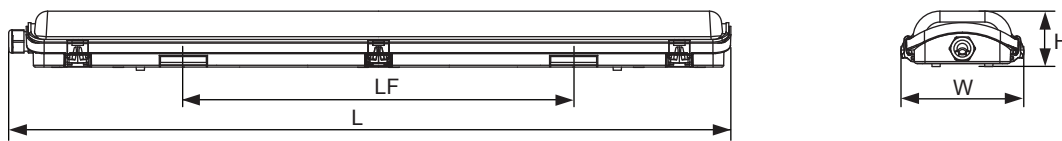

## Dimensional Drawing

Model	L(mm)	W(mm)	H(mm)	LF(mm)
LED WP-EP 600-2T-S	688	116	56	370
LED WP-EP 600-2T-D	688	116	56	370
LED WP-EP 1200-2T-S	1288	116	56	860
LED WP-EP 1200-2T-D	1288	116	56	860
LED WP-EP 1500-2T-S	1588	116	56	1160
LED WP-EP 1500-2T-D	1588	116	56	1160