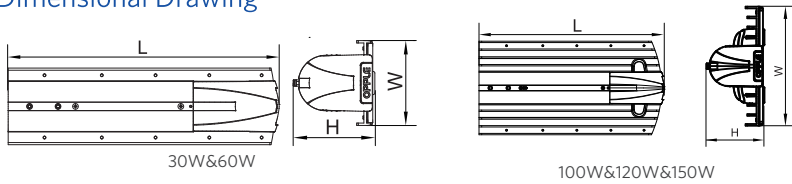

Dimensional Drawing

Model	L(mm)	W(mm)	H(mm)
LED SL-PQ 30W	382	107	100
LED SL-PQ 60W	382	107	100
LED SL-PQ 100W	411	208	95
LED SL-PQ 120W	411	208	95
LED SL-PQ 150W	411	208	95