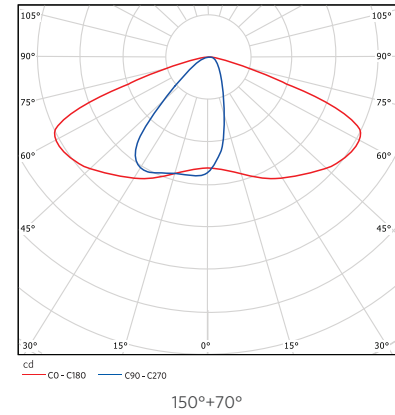

Dimensional Drawing

Model	L(mm)	W(mm)	H(mm)
LED SL-PQ 30W	382	107	100
LED SL-PQ 60W	382	107	100
LED SL-PQ 100W	411	208	95
LED SL-PQ 120W	411	208	95
LED SL-PQ 150W	411	208	95

Photometric Data

OPPLE SHANGHAI OFFICE