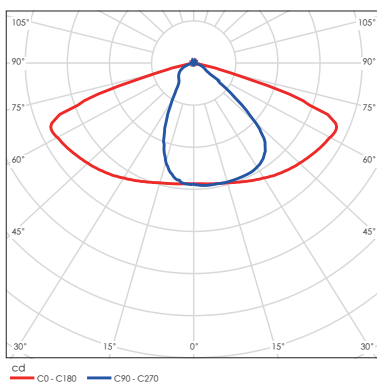

CB

Packaging Information

Item		Single Box(1pc/box)		Packaging Unit		
Item Code	Item Description	Dimensions(mm) (LxWxH)	Gross Weight (kg)	Dimensions(mm) (LxWxH)	Gross Weight (kg)	Packing Qty (pcs/unit)
543014004710	LEDStreetlight-EA 80W-3000-GY-GP	690*370*145	7.91	690*370*145	7.91	1
543014004810	LEDStreetlight-EA 80W-5700-GY-GP	690*370*145	7.91	690*370*145	7.91	1
543014004610	LEDStreetlight-EA 120W-3000-GY-GP	690*370*145	7.98	690*370*145	7.98	1
543014004510	LEDStreetlight-EA 120W-5700-GY-GP	690*370*145	7.98	690*370*145	7.98	1
543014004410	LEDStreetlight-EA 150W-3000-GY-GP	690*370*145	8.93	690*370*145	8.93	1
543014004310	LEDStreetlight-EA 150W-5700-GY-GP	690*370*145	8.93	690*370*145	8.93	1
543014046210	LED Streetlight-EAM 80W-3000-GY-GP	560*260*115	4.3	560*260*115	4.3	1
543014046310	LED Streetlight-EAM 80W-4000-GY-GP	560*260*115	4.3	560*260*115	4.3	1
543014046410	LED Streetlight-EAM 80W-5700-GY-GP	560*260*115	4.3	560*260*115	4.3	1
543014046510	LED Streetlight-EAM 100W-3000-GY-GP	560*260*115	4.3	560*260*115	4.3	1
543014046610	LED Streetlight-EAM 100W-4000-GY-GP	560*260*115	4.3	560*260*115	4.3	1
543014046710	LED Streetlight-EAM 100W-5700-GY-GP	560*260*115	4.3	560*260*115	4.3	1

Dimensional Drawing

Model	L(mm)	W(mm)	H(mm)
LED SL-EA 80W	645	310	112
LED SL-EA 120W	645	310	112
LED SL-EA 150W	645	310	112

Model	L1(mm)	L2(mm)	W(mm)	H(mm)
LED SL-EAM 80W	505	405	235.2	82.5
LED SL-EAM 100W	505	405	235.2	82.5

Photometric Data

150°+88°