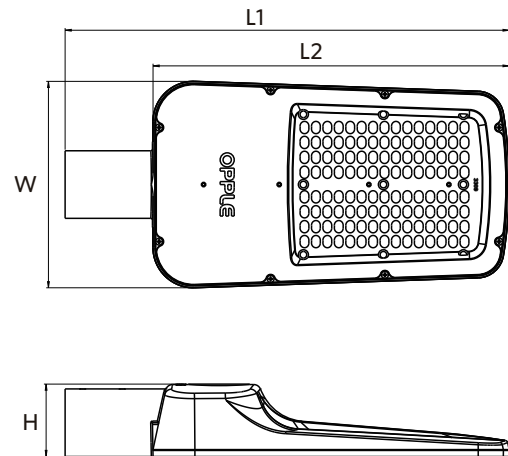

CB

Packaging Information

Item		Single Box(1pc/box)		Packaging Unit		
Item Code	Item Description	Dimensions(mm) (LxWxH)	Gross Weight (kg)	Dimensions(mm) (LxWxH)	Gross Weight (kg)	Packing Qty (pcs/unit)
543014004710	LEDStreetlight-EA 80W-3000-GY-GP	690*370*145	7.91	690*370*145	7.91	1
543014004810	LEDStreetlight-EA 80W-5700-GY-GP	690*370*145	7.91	690*370*145	7.91	1
543014004610	LEDStreetlight-EA 120W-3000-GY-GP	690*370*145	7.98	690*370*145	7.98	1
543014004510	LEDStreetlight-EA 120W-5700-GY-GP	690*370*145	7.98	690*370*145	7.98	1
543014004410	LEDStreetlight-EA 150W-3000-GY-GP	690*370*145	8.93	690*370*145	8.93	1
543014004310	LEDStreetlight-EA 150W-5700-GY-GP	690*370*145	8.93	690*370*145	8.93	1
543014046210	LED Streetlight-EAM 80W-3000-GY-GP	560*260*115	4.3	560*260*115	4.3	1
543014046310	LED Streetlight-EAM 80W-4000-GY-GP	560*260*115	4.3	560*260*115	4.3	1
543014046410	LED Streetlight-EAM 80W-5700-GY-GP	560*260*115	4.3	560*260*115	4.3	1
543014046510	LED Streetlight-EAM 100W-3000-GY-GP	560*260*115	4.3	560*260*115	4.3	1
543014046610	LED Streetlight-EAM 100W-4000-GY-GP	560*260*115	4.3	560*260*115	4.3	1
543014046710	LED Streetlight-EAM 100W-5700-GY-GP	560*260*115	4.3	560*260*115	4.3	1

Dimensional Drawing

Model	L(mm)	W(mm)	H(mm)
LED SL-EA 80W	645	310	112
LED SL-EA 120W	645	310	112
LED SL-EA 150W	645	310	112

Model	L1(mm)	L2(mm)	W(mm)	H(mm)
LED SL-EAM 80W	505	405	235.2	82.5
LED SL-EAM 100W	505	405	235.2	82.5