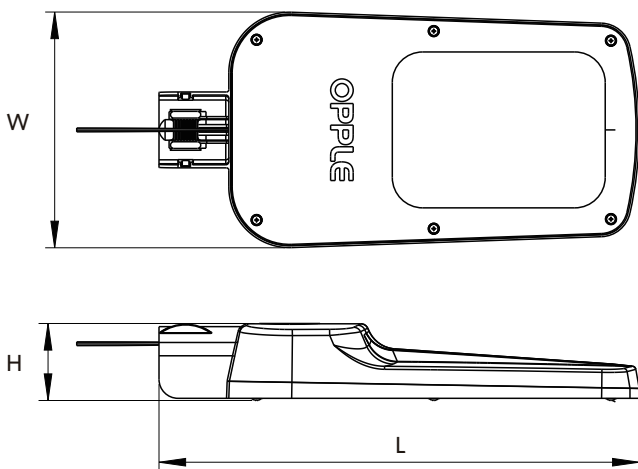

CB

Packaging Information

Item		Single Box(1pc/box)		Packaging Unit		
Item Code	Item Description	Dimensions(mm) (LxWxH)	Gross Weight (kg)	Dimensions(mm) (LxWxH)	Gross Weight (kg)	Packing Qty (pcs/unit)
543014004710	LEDStreetlight-EA 80W-3000-GY-GP	690*370*145	7.91	690*370*145	7.91	1
543014004810	LEDStreetlight-EA 80W-5700-GY-GP	690*370*145	7.91	690*370*145	7.91	1
543014004610	LEDStreetlight-EA 120W-3000-GY-GP	690*370*145	7.98	690*370*145	7.98	1
543014004510	LEDStreetlight-EA 120W-5700-GY-GP	690*370*145	7.98	690*370*145	7.98	1
543014004410	LEDStreetlight-EA 150W-3000-GY-GP	690*370*145	8.93	690*370*145	8.93	1
543014004310	LEDStreetlight-EA 150W-5700-GY-GP	690*370*145	8.93	690*370*145	8.93	1
543014046210	LED Streetlight-EAM 80W-3000-GY-GP	560*260*115	4.3	560*260*115	4.3	1
543014046310	LED Streetlight-EAM 80W-4000-GY-GP	560*260*115	4.3	560*260*115	4.3	1
543014046410	LED Streetlight-EAM 80W-5700-GY-GP	560*260*115	4.3	560*260*115	4.3	1
543014046510	LED Streetlight-EAM 100W-3000-GY-GP	560*260*115	4.3	560*260*115	4.3	1
543014046610	LED Streetlight-EAM 100W-4000-GY-GP	560*260*115	4.3	560*260*115	4.3	1
543014046710	LED Streetlight-EAM 100W-5700-GY-GP	560*260*115	4.3	560*260*115	4.3	1

Dimensional Drawing

Model	L(mm)	W(mm)	H(mm)
LED SL-EA 80W	645	310	112
LED SL-EA 120W	645	310	112
LED SL-EA 150W	645	310	112

Model	L1(mm)	L2(mm)	W(mm)	H(mm)
LED SL-EAM 80W	505	405	235.2	82.5
LED SL-EAM 100W	505	405	235.2	82.5