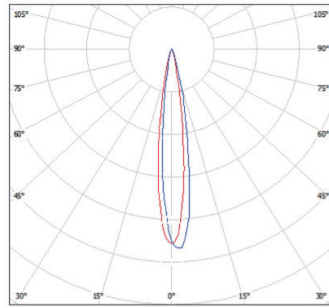

Accessory

Item Code	Item Description	Housing Color	Gross Weight(kg/pc)	Packaging Qty (pcs)	MOQ(pcs)	Picture
709098000100	LED Outdoor Spot-E Spike-BL	Black	3	20	100	

Dimensional Drawing

Model	$\Phi 1$ (mm)	$\Phi 2$ (mm)	H1(mm)	H2(mm)
LED OS-EII 9W	82	82	25	83
LED OS-EII 18W	82	126	25	104
LED OS-EII 36W	82	155	25	119

Photometric Data

— C0 - C180 — C90 - C270

8D

12D

— C0 - C180 — C90 - C270

24D

36D