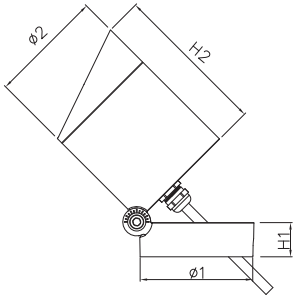

Dimensional Drawing