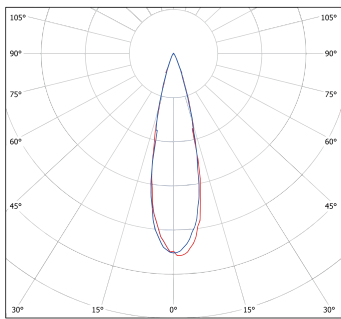

Accessory

Item Code	Item Description	Housing Color	Gross Weight(kg/pc)	Packaging Qty (pcs)	MOQ(pcs)	Picture
709098000100	LED Outdoor Spot-E Spike-BL	Black	3	20	100	

Dimensional Drawing

Model	$\Phi 1$ (mm)	$\Phi 2$ (mm)	H1(mm)	H2(mm)
LED OS-EII 9W	82	82	25	83
LED OS-EII 18W	82	126	25	104
LED OS-EII 36W	82	155	25	119

Photometric Data

— C0 - C180 — C90 - C270

8D

12D

— C0 - C180 — C90 - C270

24D

36D