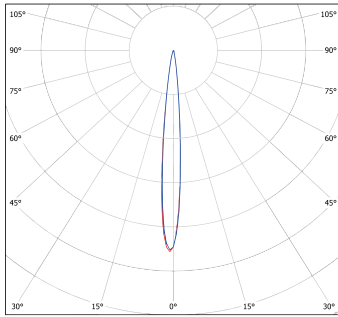

Accessory

Item Code	Item Description	Housing Color	Gross Weight(kg/pc)	Packaging Qty (pcs)	MOQ(pcs)	Picture
709098000100	LED Outdoor Spot-E Spike-BL	Black	3	20	100	

Dimensional Drawing

Model	$\Phi 1$ (mm)	$\Phi 2$ (mm)	H1(mm)	H2(mm)
LED OS-EII 9W	82	82	25	83
LED OS-EII 18W	82	126	25	104
LED OS-EII 36W	82	155	25	119

Photometric Data

— C0 - C180 — C90 - C270

8D

12D

— C0 - C180 — C90 - C270

24D

36D