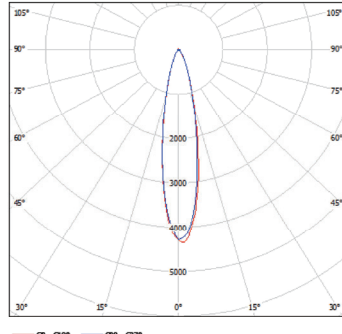

— C180 — C270

20D