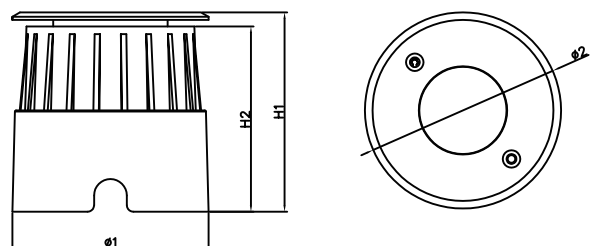

Dimensional Drawing

Model Name	Φ1(mm)	Φ2(mm)	H1(mm)	H2(mm)
LED IG-E 1W	53	60	64	60
LED IG-E 3W	90	90	90	85
LED IG-E 6W	115	120	90	85
LED IG-E 15W	160	160	110	102.5
LED IG-E 36W	200	200	110	102.5