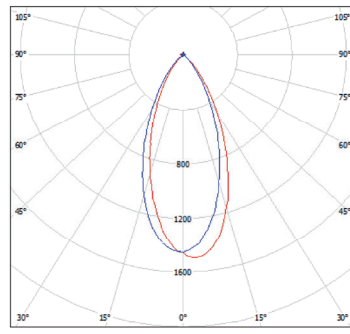

## Dimensional Drawing

Model Name	Φ1(mm)	Φ2(mm)	H1(mm)	H2(mm)
LED IG-E 1W	53	60	64	60
LED IG-E 3W	90	90	90	85
LED IG-E 6W	115	120	90	85
LED IG-E 15W	160	160	110	102.5
LED IG-E 36W	200	200	110	102.5

# Cut-out Drawing

Model	Cut out(mm)	Depth(mm)
LED IG-E 1W	54	60
LED IG-E 3W	90	88
LED IG-E 6W	115	86
LED IG-E 15W	160	106
LED IG-E 36W	200	106

— C180 — C270

15D

— C180 — C270

20D

— C180 — C270

30D