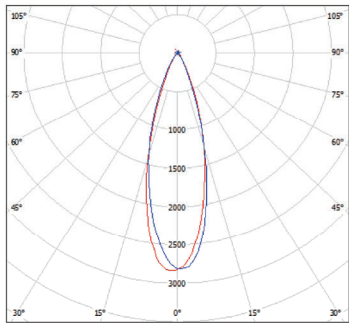

## Dimensional Drawing

Model Name	Φ1(mm)	Φ2(mm)	H1(mm)	H2(mm)
LED IG-E 1W	53	60	64	60
LED IG-E 3W	90	90	90	85
LED IG-E 6W	115	120	90	85
LED IG-E 15W	160	160	110	102.5
LED IG-E 36W	200	200	110	102.5

# Cut-out Drawing

Model	Cut out(mm)	Depth(mm)
LED IG-E 1W	54	60
LED IG-E 3W	90	88
LED IG-E 6W	115	86
LED IG-E 15W	160	106
LED IG-E 36W	200	106

— C180 — C270

15D

— C180 — C270

20D

— C180 — C270

30D