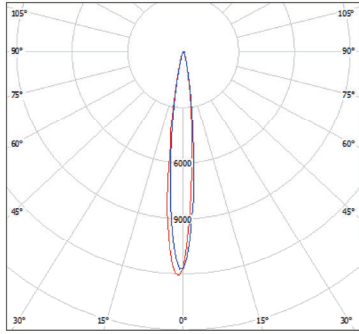

Cut-out Drawing

Model	Cut out(mm)	Depth(mm)
LED IG-E 1W	54	60
LED IG-E 3W	90	88
LED IG-E 6W	115	86
LED IG-E 15W	160	106
LED IG-E 36W	200	106

— C180 — C270

15D