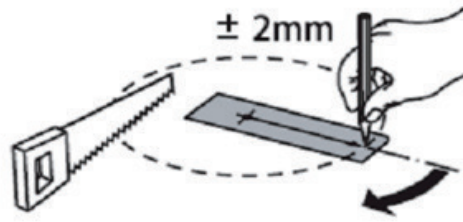

Cut-out Drawing

Model	Cut out(mm)	Depth(mm)
LED IG-E 1W	54	60
LED IG-E 3W	90	88
LED IG-E 6W	115	86
LED IG-E 15W	160	106
LED IG-E 36W	200	106

— C180 — C270

15D