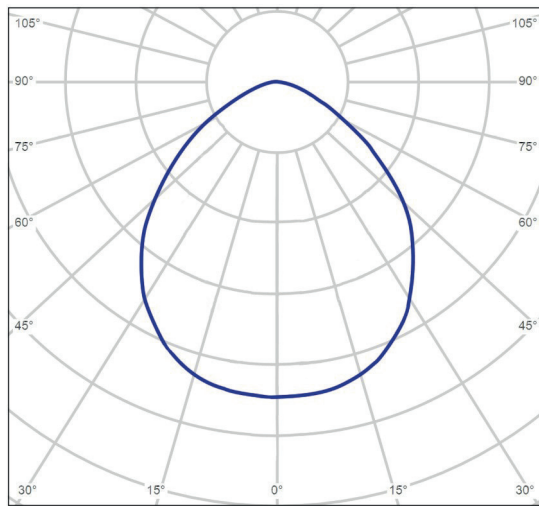

Photometric Data

100°

OPPLE SHANGHAI OFFICE

Building V3, The Mixc, 1799 Wuzhong Road,
Minhang District, Shanghai, China
ZIP: 201103

T +86 21 3855 0000

E intersales@opple.com

WWW.OPPLE.COM/EN