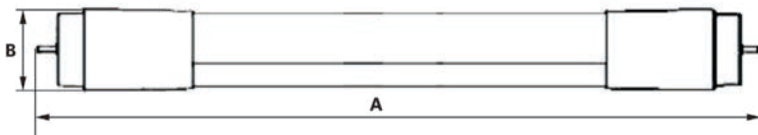

Application Conditions

IP	IP20
Operating Temperature	-20-45°C
Application Temperature	25°C
Storage Environment	-25-50°C

Mechanical Properties

Optical Material	Glass
Housing Material	Aluminum
Finishing Colour	White

Electrical Supply

Frequency (Hz)	50/60
Voltage (V)	220-240
AC/DC	AC

Packaging Information

Item Description	Single Box(1pc/box)		Packaging Unit		
	Dimensions(mm) (LxWxH)	Gross Weight (kg)	Dimensions(mm) (LxWxH)	Gross Weight (kg)	Packing Qty (pcs/unit)
LED T8 U2 dbl 9W 600mm	624*30*30	0.16	640*170*170	4	25
LED T8 U2 dbl 18W 1200mm	1224*30*30	0.28	1240*170*170	6.95	25
LED U T8 empty batten 1200mm dbl	1200*34.5*18.5	0.40	1253*192*120	12.00	30
LED U2 T8 empty batten 600mm dbl	611*34.5*18.5	0.23	645*195*113	6.99	30
LED U2 T8 empty batten 1200mm dbl R	/	/	1255*210*155	13.2	15
LED U2 T8 empty batten 1200mm dbl TT	/	/	1255*170*180	9.2	10
LED U2 T8 empty batten 1200mm dbl TTR	/	/	1255*170*183	10.6	9

Dimensional Drawing

	9W	18W
A (mm)	L604	L1213
B (mm)	Φ28	Φ28

Accessory Information

LED Utility2 T8 Empty Batten
(Match with Double-ended T8 Tube)