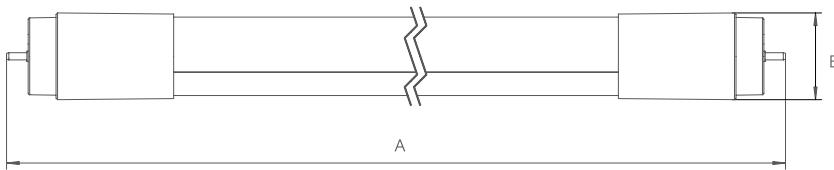

Electrical Supply

Frequency (Hz)	50/ 60
Voltage (V)	220-240
AC/DC	AC

CB
IEC Safety

Packaging Information

Item Description	Single Box(1pc/box)		Packaging Unit		
	Dimensions(mm) (LxWxH)	Gross Weight (kg)	Dimensions(mm) (LxWxH)	Gross Weight (kg)	Packing Qty (pcs/unit)
LED-T8-U1-S-9W-600mm-3000K	605X27.5X27.5	0.14	700X205X210	3.4	25
LED-T8-U1-S-9W-600mm-4000K	605X27.5X27.5	0.14	700X205X210	3.4	25
LED-T8-U1-S-9W-600mm-6500K	605X27.5X27.5	0.14	700X205X210	3.4	25
LED-T8-U1-S-18W-1200mm-3000K	1215X27.5X27.5	0.26	1320X205X210	6.5	25
LED-T8-U1-S-18W-1200mm-4000K	1215X27.5X27.5	0.26	1320X205X210	6.5	25
LED-T8-U1-S-18W-1200mm-6500K	1215X27.5X27.5	0.26	1320X205X210	6.5	25
LED-Starter-250V-250mA-CT			245X190X145	1.0	200
LED-U-T8 empty batten-600mm-TT-CT			653X175X130	5.8	20
LED-U-T8 empty batten-1200mm-TT-CT			1260X175X130	10.8	20
LED-U-T8 empty batten-600mm-TTR-CT			653X177X113	5.8	10
LED-U-T8 empty batten-1200mm-TTR-CT			1260X177X113	10.8	10

Dimensional Drawing

	9W	18W
A (mm)	L604	L1213
B (mm)	Φ28	Φ28

Accessory Information

LED-Starter
(Replacement for conventional T8 Batten starter)

LED Utility T8 Empty Batten
(Match with single-ended T8 Tube)