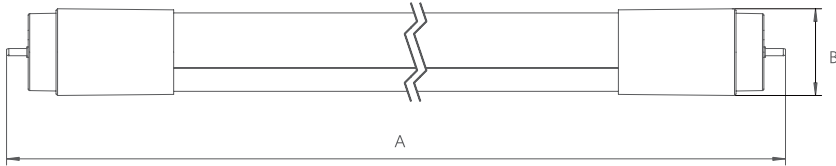

Optical Material	Glass
Housing Material	Glass
Finishing Colour	White

CB
IEC Safety

Packaging Information

Item Description	Inner Box Size(mm)		Packaging Unit		
	Dimensions(mm) (LxWxH)	Gross Weight (kg)	Dimensions(mm) (LxWxH)	Gross Weight (kg)	Packing Qty (pcs/unit)
LED P1 T8 600mm 10W	680*30*30	0.150	725*185*185	16.2	25
LED P1 T8 1200mm 20W	1290*30*30	0.250	1335*185*185	16.2	25

Dimensional Drawing

	10W	20W
A (mm)	604	1213
B (mm)	Φ25.4	Φ25.4

Accessory Information

LED Utility T8 Empty Batten
(Match with single-end T8 Tube)