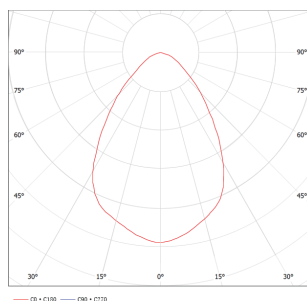

## Dimensional Drawing

Model	A(mm)	B(mm)	C(mm)	D(mm)	E(mm)
LED FL-E III 150W	439	400	445	54	396
LED FL-E III 200W	439	400	445	54	396
LED FL-E III 250W	439	400	570	54	521
LED FL-E III 300W	439	400	570	54	521

## Photometric Data

45°

80°

AS