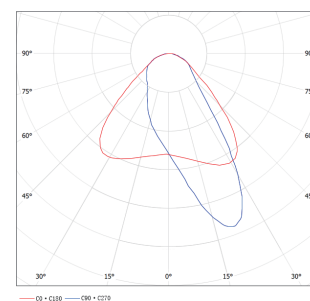

## Dimensional Drawing

Model	A(mm)	B(mm)	C(mm)	D(mm)	E(mm)
LED FL-E III 150W	439	400	445	54	396
LED FL-E III 200W	439	400	445	54	396
LED FL-E III 250W	439	400	570	54	521
LED FL-E III 300W	439	400	570	54	521

## Photometric Data

45°

80°

AS