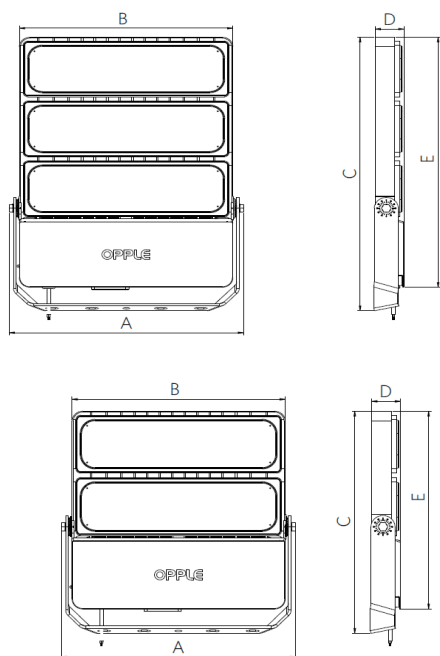

Dimensional Drawing