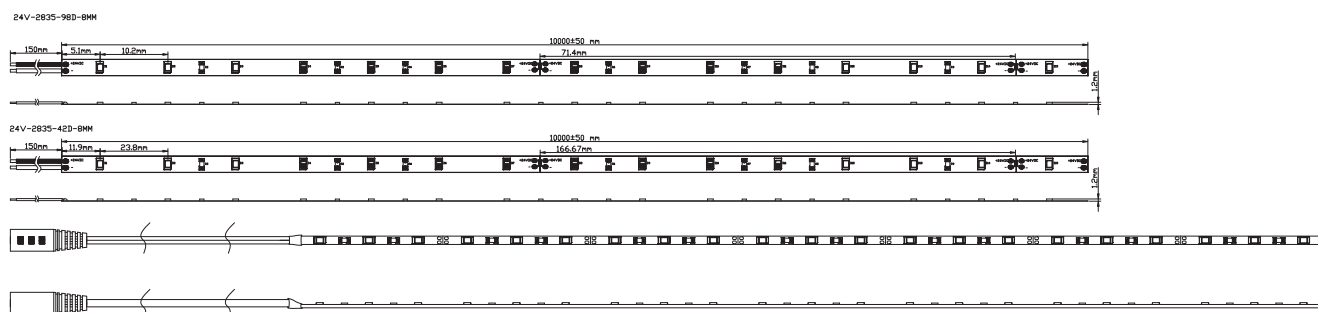

## Packaging Information

Item Description	Single Box(1pc/box)		Packaging Unit			Remark
	Dimensions(mm) (LxWxH)	Gross Weight (kg)	Dimensions(mm) (LxWxH)	Gross Weight (kg)	Packing Qty (pcs/unit)	
LED-E-24/2835-5W/42-830-Tube-10M	10000*10*4	0.405	525*320*245	16.2	40	1*40roll (10m/roll)
LED-E-24/2835-5W/42-840-Tube-10M	10000*10*4	0.405	525*320*245	16.2	40	1*40roll (10m/roll)
LED-E-24/2835-5W/42-865-Tube-10M	10000*10*4	0.405	525*320*245	16.2	40	1*40roll (10m/roll)
LED-E-24/2835-10W/98-830-Tube-10M	10000*10*4	0.405	525*320*245	16.2	40	1*40roll (10m/roll)
LED-E-24/2835-10W/98-840-Tube-10M	10000*10*4	0.405	525*320*245	16.2	40	1*40roll (10m/roll)
LED-E-24/2835-10W/98-865-Tube-10M	10000*10*4	0.405	525*320*245	16.2	40	1*40roll (10m/roll)
LED-E-24/2835-5W/42-830-Bare-10M	10000*8*2.5	0.155	450*235*220	6.2	40	1*40roll (10m/roll)
LED-E-24/2835-5W/42-840-Bare-10M	10000*8*2.5	0.155	450*235*220	6.2	40	1*40roll (10m/roll)
LED-E-24/2835-5W/42-865-Bare-10M	10000*8*2.5	0.155	450*235*220	6.2	40	1*40roll (10m/roll)
LED-E-24/2835-10W/98-830-Bare-10M	10000*8*2.5	0.155	450*235*220	6.2	40	1*40roll (10m/roll)
LED-E-24/2835-10W/98-840-Bare-10M	10000*8*2.5	0.155	450*235*220	6.2	40	1*40roll (10m/roll)
LED-E-24/2835-10W/98-865-Bare-10M	10000*8*2.5	0.155	450*235*220	6.2	40	1*40roll (10m/roll)
LED-E-Strip-Driver-60W(1*2)-24CV	370*49*44	0.504	420*260*195	10.08	20	20pcs
LED-E-Strip-Driver-60W(1*1)-24CV	265*49*39	0.293	315*255*270	8.79	30	30pcs
LED-E-Strip-24V-Input Connector-5A-Bare	\	0.002	285*220*245	2.00	1000	20*50
LED-E-Strip-24V- Middle Connector-5A-Bare	\	0.003	285*220*246	6.00	2000	20*100
LED-E-Strip-Fixing Clip-Tube	\	0.002	285*220*247	20.00	10000	100*100

## Dimensional Drawing